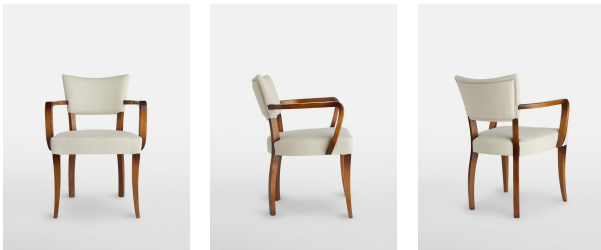

SOHO HOME

Molina Armchair, Linen, Natural

£625 Regular

£531 Membership

Available in

Product details

A House hero, you'll find our comfy upholstered dining chair everywhere from High Road House to Soho House Berlin, as well as a vintage version in Kettner's Townhouse. The chair is made in Italy with a hardwood beech frame and is upholstered in slubby linen.

Dimensions

Product dimensions: H79 x W60 x D57cm / H30.9 x W23.6 x D22.4"

Product weight: 11kg / 24.3lbs

Packaged or boxed dimensions: H86 x W61 x D59cm / H33.9 x W24 x D23.2"

Packaged or boxed weight: 14kg / 30.9lbs

Material: Beech

Removable cushions: No

Removable legs: No

Seat depth: 49.5cm

Seat height: 48cm

Seat width: 51.5cm