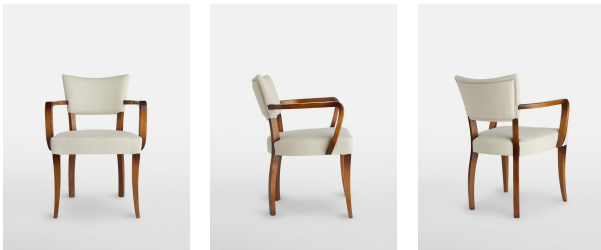

## Molina Armchair, Linen, Natural

£625 Regular

£531 Membership

### Product details

A House hero, you'll find our comfy upholstered dining chair everywhere from High Road House to Soho House Berlin, as well as a vintage version in Kettner's Townhouse. The chair is made in Italy with a hardwood beech frame and is upholstered in slubby linen.