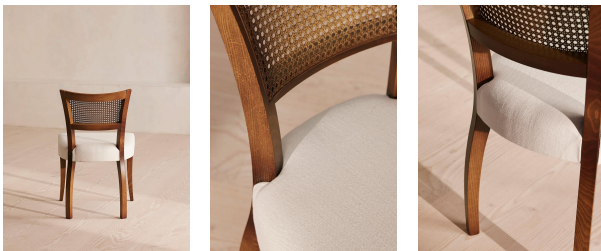

Pair Of Molina Dining Chairs, Cane Back, Linen, Natural

£1,195

Regular

£1,016

Membership

Available in

Linen Natural

Velvet Mustard

Velvet Grey Blue

Product details

A House hero, you'll find our cane Molina dining chairs in many of our Houses including High Road House and Soho House Berlin, as well as a vintage version in Kettner's Townhouse. The chairs are crafted in Italy and upholstered in slubby linen - the ideal solution for long lunches in the dining room.

- Dining chairs with cane back
- Slubby linen cushion
- Beech wood frame
- Inspired by the vintage dining chairs at Kettner's Townhouse

Dimensions

Product dimensions: H78 x W50 x D58cm / H30.7 x W19.7 x D22.8"

Filling: Foam

Frame: Beech

Material: Beech

Removable cushions: No

Removable legs: No

Seat depth: 49.5cm

Seat height: 48cm

Seat width: 51.5cm