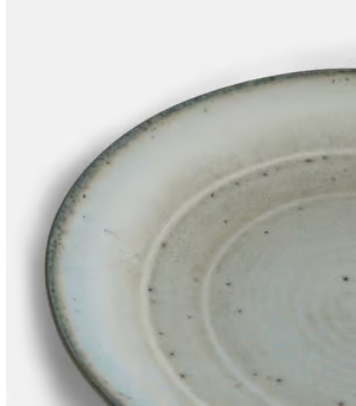

SOHO HOME

Harpia Dinner Plate, Set of Four

£65 Regular price

£55 Member price

Taking its cues from the serveware in Soho Roc House, our Harpia dinner plates are crafted from durable stoneware and inspired by vintage ceramics. Each one is finished with a glossy, sage reactive glaze inside that creates unique tonal variations and speckles to mimic the shadows of light on water.