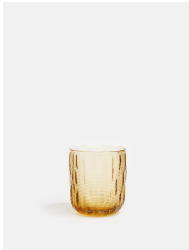

SOHO HOME

Mara Tumbler Amber, Set Of Four

£32

Regular

£27

Membership

Product details

Mix and match different coloured tumblers from our Mara range for an eclectic, relaxed effect. Inspired by the tactile, natural interiors at Soho Roc House, each has subtle variations in tone and finish, making them one of a kind.

Dimensions

Product dimensions: H9.5 x W8.2 x D8.2cm / H3.7 x W3.2 x D3.2"

Product weight: 1kg / 2.2lbs

Packaged or boxed weight: 1kg / 2.2lbs

Number of boxes: 4

Details

Dishwasher safe: Yes, but hand wash recommended