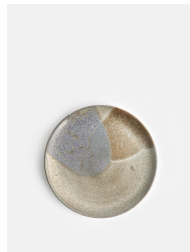

SOHO HOME

Lawson Dinner Plate, Set Of Four

£80

Regular

£68

Membership

Product details

With organic shapes and a distinctive speckled finish, our Lawson collection is crafted from durable stoneware by artisans in Portugal. A reactive glaze creates subtle variations in colour and texture, making each piece a one-off. The 1970s-style interiors at 180 House inspired the range, which is ideal for casual, everyday dining.