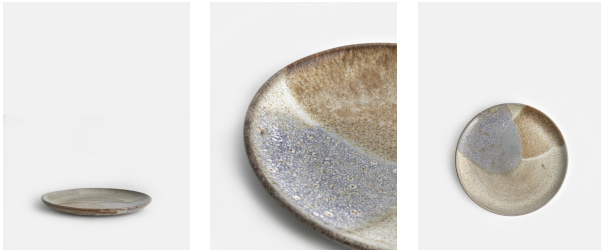

SOHO HOME

Lawson Side Plate, Set Of Four

£70 Regular

£60 Membership

Product details

With organic shape and a distinctive speckled finish, our Lawson collection is crafted from durable stoneware by artisans in Portugal. A reactive glaze creates subtle variations in colour and texture, making each piece a one-off. The 1970s-style interiors at 180 House inspired the range, which is ideal for casual, everyday dining.

Dimensions

Product dimensions: H2 x W22 x D22cm / H0.8 x W8.7 x D8.7"

Product weight: 1kg / 2.2lbs

Packaged or boxed weight: 3.55kg / 7.8lbs

Number of boxes: 4

Details

Assembly required: No

Care instructions: Dishwasher and microwave safe