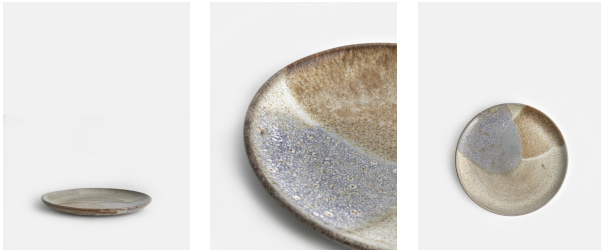

SOHO HOME

Lawson Side Plate, Set Of Four

£35

Regular

£28

Membership

Product details

With organic shape and a distinctive speckled finish, our Lawson collection is crafted from durable stoneware by artisans in Portugal. A reactive glaze creates subtle variations in colour and texture, making each piece a one-off. The 1970s-style interiors at 180 House inspired the range, which is ideal for casual, everyday dining.

Dimensions

Product dimensions: H2 x W22 x D22cm / H0.8 x W8.7 x D8.7"

Product weight: 1.6kg / 3.5lbs

Number of boxes: 4

Details

Assembly required: No

Care instructions: Dishwasher and microwave safe

Dishwasher safe: Yes

Material: Stoneware

Microwave safe: Yes

Oven safe: No