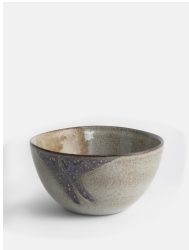

SOHO HOME

Lawson Cereal Bowl, Set Of Four

£70

Regular

£60

Membership

Product details

With organic shapes and a distinctive speckled finish, our Lawson collection is crafted from durable stoneware by artisans in Portugal. A reactive glaze creates subtle variations in colour and texture, making each piece a one-off. The 1970s-style interiors at 180 House inspired the range, which is ideal for casual, everyday dining.