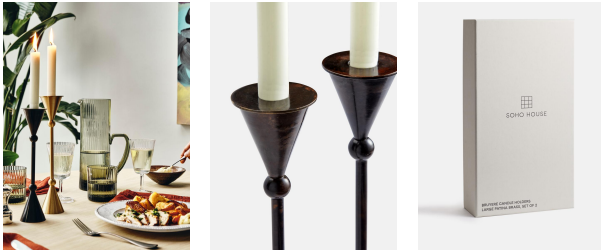

SOHO HOME

Bruyere Candle Holders Patina Brass, Set Of Two, Large

£65

Regular

£52

Membership

Product details

Featuring a slim stem and conical ends, the large Bruyere candlestick holders draw inspiration from the vintage styles in White City. Crafted from a sturdy combination of brass and iron, each one brings an old-world feel to dinner settings.

Dimensions

Product dimensions: H30 x W7 x D7cm / H11.8 x W2.8 x D2.8"

Product weight: 1kg / 2.2lbs

Packaged or boxed weight: 1kg / 2.2lbs

Details

Material: Brass

Care instructions: Place the candle holder on a firm flat heat resistant surface ensuring it stands steady. Ensure a secure fit within the holder in an upright position before lighting. Snuff out the flame at least 2 cm from the base before it reaches the holder. Clean with a dry cloth.