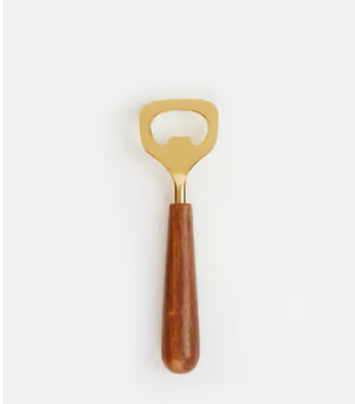

SOHO HOME

Gold & Wood Bottle Opener

~~£19~~ £5 Regular price

~~£16~~ £4 Member price

This classic-shaped opener makes light work of opening bottles. An attractive piece for any home bar, it has a stainless-steel finish.

Dimensions

Dimensions: H14.6 x W3.8 x D1.27cm / H5.7 x W1.5 x D0.5"

Weight: 2kg / 4.4lbs

Packaged weight: 2kg / 4.4lbs

Details

Materials: Sheesham, stainless Steel

Dishwasher Safe: No, Hand wash with mild soap