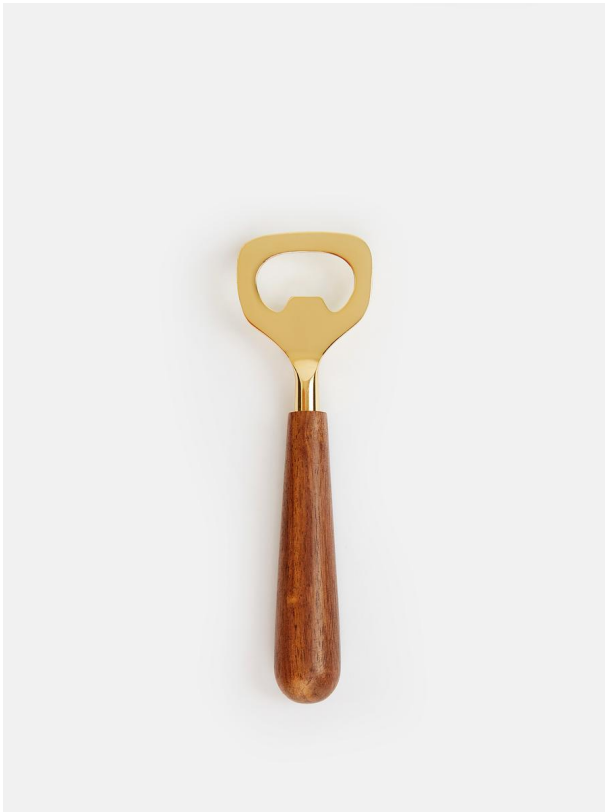

SOHO HOME

Gold & Wood Bottle Opener

£5 Regular

£4 Membership

Product details

This classic-shaped opener makes light work of opening bottles. An attractive piece for any home bar, it has a stainless-steel finish.

- Made in India
- Natural materials make each one unique
- Inspired by Soho House Hong Kong

Dimensions

Product dimensions: H14.6 x W3.8 x D1.27cm / H5.7 x W1.5 x D0.5"

Product weight: 2kg / 4.4lbs

Packaged or boxed weight: 2kg / 4.4lbs

Details

Materials: Sheesham, stainless Steel

Dishwasher Safe: No, Hand wash with mild soap

Microwave Safe: No