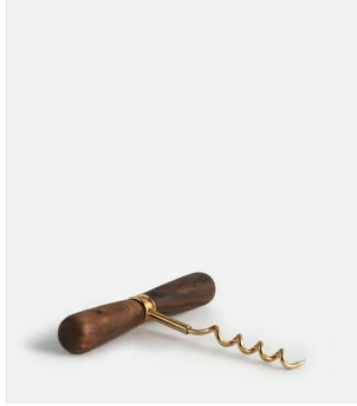

SOHO HOME

Gold & Wood Corkscrew

~~£24~~ **£15** Regular price

~~£20~~ **£12** Member price

Add a glamorous touch to home barware with the Huntley corkscrew. This classic corkscrew's ergonomic shape makes it easy to grip and use, and the Indian Rosewood handle adds a bit of flair.

Dimensions

Dimensions: H10.2 x W12.7 x D1.27cm / H4 x W5 x D0.5"

Weight: 1kg / 2.2lbs

Packaged weight: 1kg / 2.2lbs

Details

Materials: Sheesham, stainless Steel

Dishwasher Safe: No, Hand wash with mild soap