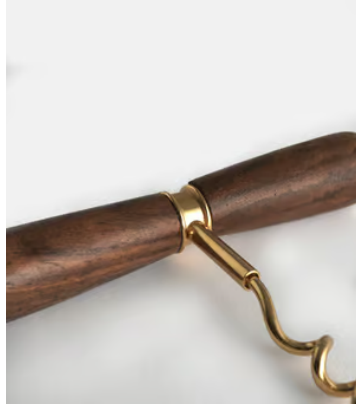

SOHO HOME

Gold & Wood Corkscrew

~~£24~~ **£15** Regular price

~~£20~~ **£12** Member price

Add a glamorous touch to home barware with the Huntley corkscrew. This classic corkscrew's ergonomic shape makes it easy to grip and use, and the Indian Rosewood handle adds a bit of flair.

Dimensions

Dimensions: H10.2 x W12.7 x D1.27cm / H4 x W5 x D0.5"

Weight: 1kg / 2.2lbs

Packaged weight: 1kg / 2.2lbs

Details

Materials: Sheesham, stainless Steel

Dishwasher Safe: No, Hand wash with mild soap