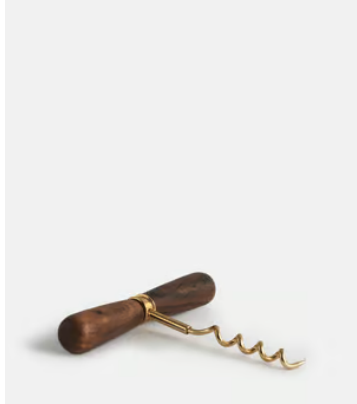

SOHO HOME

Gold & Wood Corkscrew

~~£24~~ **£15** Regular price

~~£20~~ **£12** Member price

Add a glamorous touch to home barware with the Huntley corkscrew. This classic corkscrew's ergonomic shape makes it easy to grip and use, and the Indian Rosewood handle adds a bit of flair.

Dimensions

Dimensions: H10.2 x W12.7 x D1.27cm / H4 x W5 x D0.5"

Weight: 1kg / 2.2lbs

Packaged weight: 1kg / 2.2lbs

Details

Materials: Sheesham, stainless Steel

Dishwasher Safe: No, Hand wash with mild soap