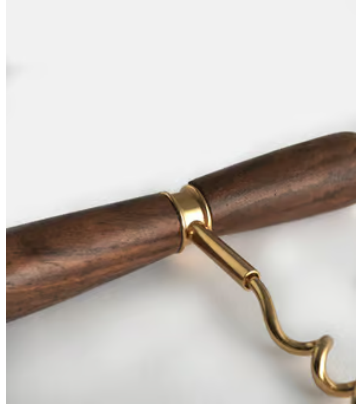

SOHO HOME

Gold & Wood Corkscrew

~~£24~~ **£15** Regular price

~~£20~~ **£12** Member price

Add a glamorous touch to home barware with the Huntley corkscrew. This classic corkscrew's ergonomic shape makes it easy to grip and use, and the Indian Rosewood handle adds a bit of flair.

Dimensions

Dimensions: H10.2 x W12.7 x D1.27cm / H4 x W5 x D0.5"

Weight: 1kg / 2.2lbs

Packaged weight: 1kg / 2.2lbs

Details

Materials: Sheesham, stainless Steel

Dishwasher Safe: No, Hand wash with mild soap