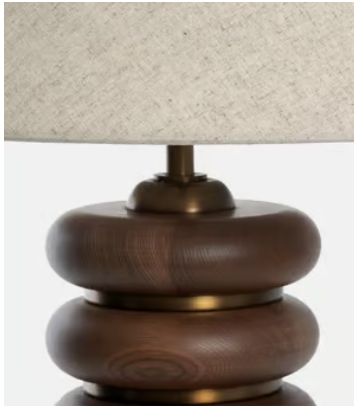

## Greyson Table Lamp

£350 Regular price

£298 Member price

Designed for our House in Rome, this table lamp features stained oak and antique brass that will add a tactile accent to your home decor. Complemented with a coordinating linen shade, its appealingly clean and natural profile will sit elegantly atop side and coffee tables.

### Dimensions

**Dimensions:** H63 x W44 x D44cm / H24.8 x W17.3 x D17.3"

**Weight:** 5kg / 11lbs

**Packaged dimensions:** H53 x W66 x D66cm / H20.9 x W26 x D26"

**Packaged weight:** 5kg / 11lbs