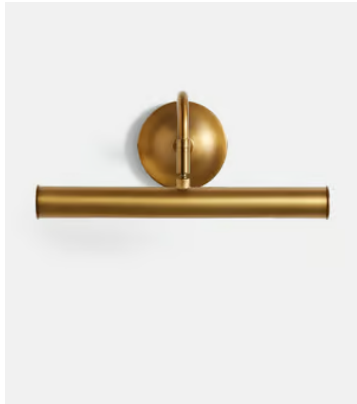

## Basel Picture Light

£165 Regular price

£140 Member price

Based on the picture lights found throughout the Houses worldwide, Basel is designed to illuminate your favourite artwork. Clean lines and a warm antique brass finish mean it will easily fit into any interior style, from traditional country house to city apartment.

### Dimensions

**Dimensions:** H35 x W21.6 x D15.25cm / H13.8 x W8.5 x D6"

**Weight:** 1kg / 2.2lbs

**Packaged weight:** 1kg / 2.2lbs

### Details

H35cm x W22cm x D15cm

H14 in x W 9in x D6in

**Materials:** Metal and Glass

**Type of Lightbulb:** 2 / E14 / TYPE C / 25W MAXIMUM

**Number of Lightbulbs Required:** 3

**Self-assembly Required:** Yes