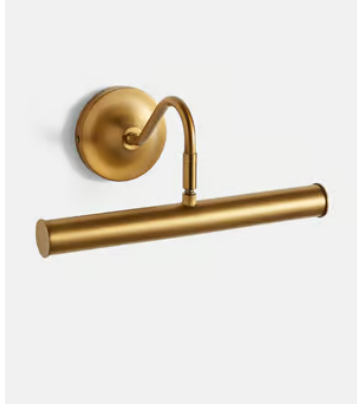

## Basel Picture Light

£165 Regular price

£140 Member price

Based on the picture lights found throughout the Houses worldwide, Basel is designed to illuminate your favourite artwork. Clean lines and a warm antique brass finish mean it will easily fit into any interior style, from traditional country house to city apartment.

### Dimensions

**Dimensions:** H35 x W21.6 x D15.25cm / H13.8 x W8.5 x D6"

**Weight:** 1kg / 2.2lbs

**Packaged weight:** 1kg / 2.2lbs

### Details

H35cm x W22cm x D15cm

H14 in x W 9in x D6in

**Materials:** Metal and Glass

**Type of Lightbulb:** 2 / E14 / TYPE C / 25W MAXIMUM

**Number of Lightbulbs Required:** 3

**Self-assembly Required:** Yes