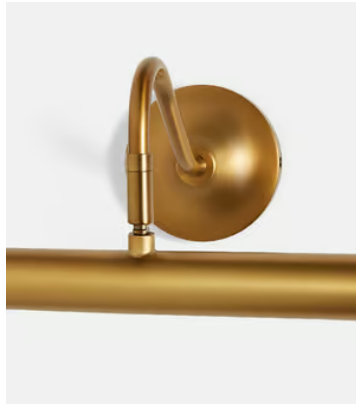

## Basel Picture Light

£165 Regular price

£140 Member price

Based on the picture lights found throughout the Houses worldwide, Basel is designed to illuminate your favourite artwork. Clean lines and a warm antique brass finish mean it will easily fit into any interior style, from traditional country house to city apartment.

### Details

H35cm x W22cm x D15cm

H14 in x W 9in x D6in

**Materials:** Metal and Glass

**Type of Lightbulb:** 2 / E14 / TYPE C / 25W MAXIMUM

**Number of Lightbulbs Required:** 3

**Self-assembly Required:** Yes