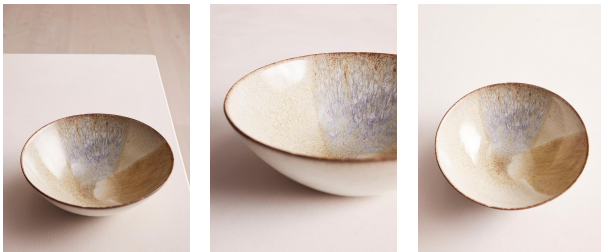

## Lawson Reactive Glaze Serving Bowl

£60 Regular

£51 Membership

### Product details

With organic shapes and a distinctive speckled finish, our Lawson collection is crafted from durable stoneware by artisans in Portugal. A reactive glaze creates subtle variations in colour and texture, making each piece a one-off. The 1970s-style interiors at 180 House inspired the range, which is ideal for casual, everyday dining.