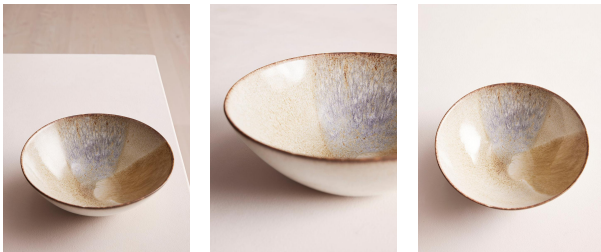

SOHO HOME

Lawson Reactive Glaze Serving Bowl

£60 Regular

£51 Membership

Product details

With organic shapes and a distinctive speckled finish, our Lawson collection is crafted from durable stoneware by artisans in Portugal. A reactive glaze creates subtle variations in colour and texture, making each piece a one-off. The 1970s-style interiors at 180 House inspired the range, which is ideal for casual, everyday dining.

Dimensions

Product dimensions: H9.5 x W26.5 x D26.5cm / H3.7 x W10.4 x D10.4"

Product weight: 1kg / 2.2lbs

Packaged or boxed weight: 1kg / 2.2lbs

Details

Assembly required: No

Care instructions: Dishwasher and microwave safe