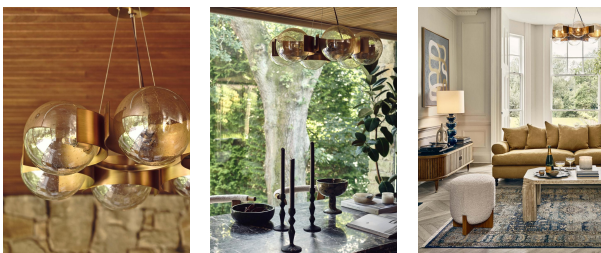

Dimensions

Product dimensions: H18 x W64 x D64cm / H70.9 x W25.2 x D25.2"

Product weight: 15kg / 33.1lbs

Packaged or boxed dimensions: H40 x W67 x D60cm / H15.7 x W26.4 x D23.6"

Packaged or boxed weight: 14.8kg / 32.6lbs