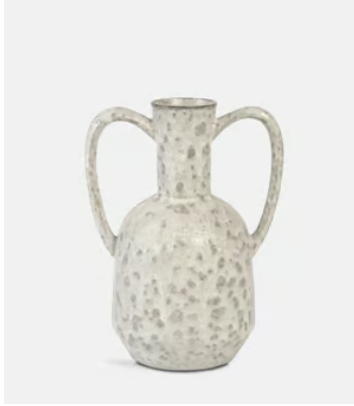

SOHO HOME

Sara Vase

~~£45~~ £20 Regular price

~~£38~~ £16 Member price

Our Sara vase was inspired by traditional vessels used to carry water from fountains, and the natural, relaxed interiors at Soho Roc House. Crafted in Portugal, each vase is finished with a distinctive speckled glaze that creates a unique design statement.

Dimensions

Dimensions: H24.5 x W12.5 x D15.5cm / H9.6 x W4.9 x D6.1"

Weight: 1kg / 2.2lbs

Packaged weight: 1kg / 2.2lbs

Details

Material: Terracotta

Watertight: No