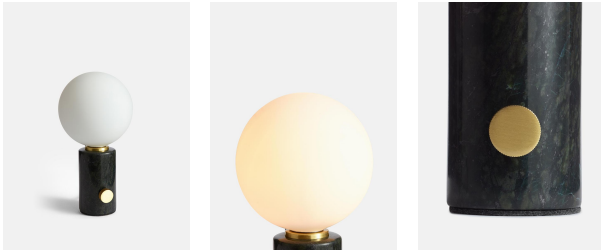

Silas Table Lamp, Green

£125

Regular

£106

Membership

Available in

Pink

Product details

Inspired by vintage Murano glass designs from the 1960s and the mid-century lighting at White City House, this lamp is topped with a white glass orb. The solid marble base is minimally detailed with an antique brass finish dimmer switch, so you can create a warm light or soft glow to suit your mood.

Details

Bulb required: 1 / G9 / 4W Maximum

Bulb style: Tala 4W G9 LED

Bulb(s) included: No