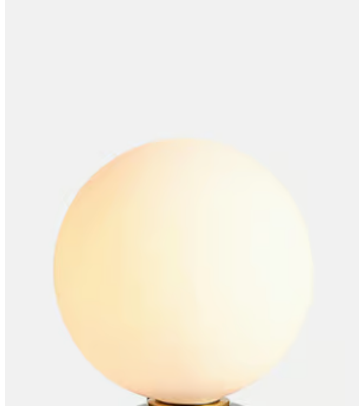

Silas Table Lamp, Green

£125 Regular price

£106 Member price

Inspired by vintage Murano glass designs from the 1960s and the mid-century lighting at White City House, this lamp is topped with a white glass orb. The solid marble base is minimally detailed with an antique brass finish dimmer switch, so you can create a warm light or soft glow to suit your mood.

Dimensions

Dimensions: H22.5 x W12 x D12cm / H8.9 x W4.7 x D4.7"

Weight: 1kg / 2.2lbs

Packaged dimensions: H36 x W45 x D45cm / H14.2 x W17.7 x D17.7"

Packaged weight: 1kg / 2.2lbs

Details

Bulb required: 1 / G9 / 4W Maximum

Bulb style: Tala 4W G9 LED

Bulb(s) included: No

Available in 0 colours