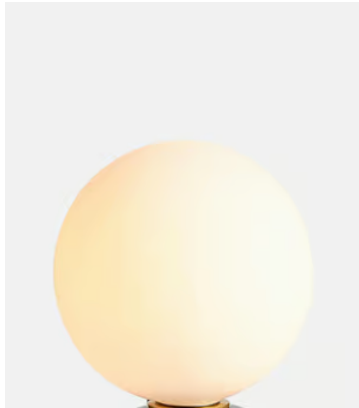

SOHO HOME

Silas Table Lamp, Green

£125 Regular price

£106 Member price

Inspired by vintage Murano glass designs from the 1960s and the mid-century lighting at White City House, this lamp is topped with a white glass orb. The solid marble base is minimally detailed with an antique brass finish dimmer switch, so you can create a warm light or soft glow to suit your mood.

Details

Bulb required: 1 / G9 / 4W Maximum

Bulb style: Tala 4W G9 LED

Bulb(s) included: No

Available in 0 colours