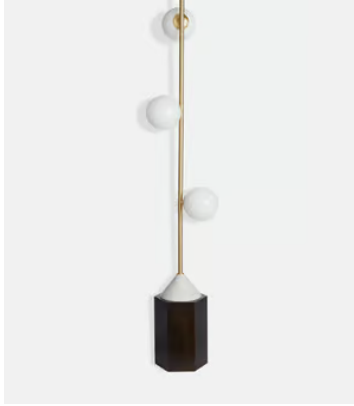

SOHO HOME

Kenzie Floor Lamp

£350 Regular price

£298 Member price

Inspired by the lights at Soho Warehouse in Downtown LA, this Modernist floor lamp has three blown glass globes mounted on a brushed brass stem that sits on a solid Carrera marble base. The neat footprint makes it ideal for tucking into a corner beside a chair or sofa to bring a cosy glow to a space.

Dimensions

Dimensions: H167 x W23 x D23cm / H65.7 x W9.1 x D9.1"

Weight: 7kg / 15.4lbs

Packaged dimensions: H43 x W115 x D31cm / H16.9 x W45.3 x D12.2"

Packaged weight: 7kg / 15.4lbs

Details

Materials: Marble, glass and Metal

Type of Lightbulb: 3x G9 28W Bulbs

Number of Lightbulbs Required: 3

Self-assembly Required: Yes

Height Adjustable: No

Dimmable: Yes

Electrician Required: No

Care Instructions: Clean with a soft dry cloth only. Do not use polishing agents, harsh chemicals or abrasive cleaners as they may damage the finish. Always switch off the electricity supply before cleaning.