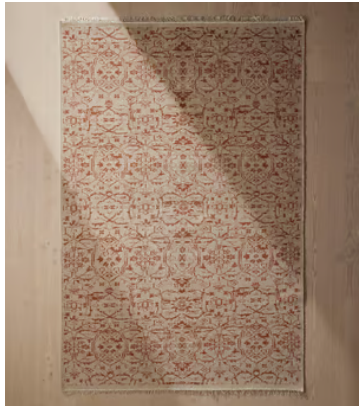

SOHO HOME

Silvanus Rug, Rust 270 x 370cm

£4,295 Regular price

£3,651 Member price

Our Silvanus rug is inspired by a damask motif found in Babington House. Hand-knotted in India by skilled artisans, each rug takes up to six months to craft with 22 knots per square inch for extra hardwear and comfort. Layer under a sofa or table for an instant pop of pattern and texture.

Dimensions

Dimensions: H270 x W370 x D2cm / H8'10" x W12'1" x D0.8"

Weight: 55kg / 121.3lbs

Packaged dimensions: H26 x W275 x D26cm / H10.2 x W108.3 x D10.2"

Packaged weight: 55kg / 121.3lbs

Details

Assembled size: 270 x 360cm

Available in 4 sizes

170 x 240cm (H170 x W240 x D2cm / H5'6" x W7'10" x D0.8")

200 x 300cm (H200 x W300 x D2cm / H6'6" x W9'10" x D0.8")

270 x 370cm (H270 x W370 x D2cm / H8'10" x W12'1" x D0.8")

20 x 30cm (Swatch) (H20 x W30 x D2cm / H7" x W11" x D0.8")