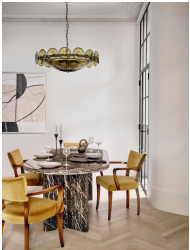

SOHO HOME

Rosaline Dining Table, Griseo Rosa Marble

£3,295

Regular

£2,801

Membership

Product details

Inspired by the statement tables at 180 House, the Rosaline dining table has been crafted from a Griseo Rosa marble sourced from Spain, distinguished by unique pink, mauve and white veining. Edges are intricately rounded and each piece retains individual appeal thanks to the subtle variations of the stone. A coffee table and console complete the range.

Dimensions

Product dimensions: H76 x W200 x D100cm / H29.9 x W78.7 x D39.4"

Product weight: 226kg / 498.2lbs

Number of boxes: 2

* Box 1 : H92 x W49 x D69cm / H36.2 x W19.3 x D27.2"

* Box 2 : H123 x W27 x D223cm / H48.4 x W10.6 x D87.8"