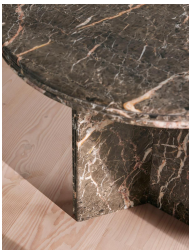

SOHO HOME

Rosaline Dining Table, Griseo Rosa Marble

£3,295

Regular

£2,801

Membership

Product details

Inspired by the statement tables at 180 House, the Rosaline dining table has been crafted from a Griseo Rosa marble sourced from Spain, distinguished by unique pink, mauve and white veining. Edges are intricately rounded and each piece retains individual appeal thanks to the subtle variations of the stone. A coffee table and console complete the range.

Dimensions

Product dimensions: H76 x W200 x D100cm / H29.9 x W78.7 x D39.4"

Product weight: 226kg / 498.2lbs

Number of boxes: 2

* Box 1 : H92 x W49 x D69cm / H36.2 x W19.3 x D27.2"

* Box 2 : H123 x W27 x D223cm / H48.4 x W10.6 x D87.8"