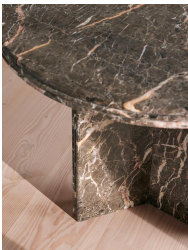

SOHO HOME

Rosaline Dining Table, Griseo Rosa Marble

£3,295 Regular

£2,801 Membership

Product details

Inspired by the statement tables at 180 House, the Rosaline dining table has been crafted from a Griseo Rosa marble sourced from Spain, distinguished by unique pink, mauve and white veining. Edges are intricately rounded and each piece retains individual appeal thanks to the subtle variations of the stone. A coffee table and console complete the range.

Dimensions

Product dimensions: H76 x W200 x D100cm / H29.9 x W78.7 x D39.4"

Product weight: 226kg / 498.2lbs

Number of boxes: 2

* Box 1 : H92 x W49 x D69cm / H36.2 x W19.3 x D27.2"

* Box 2 : H123 x W27 x D223cm / H48.4 x W10.6 x D87.8"