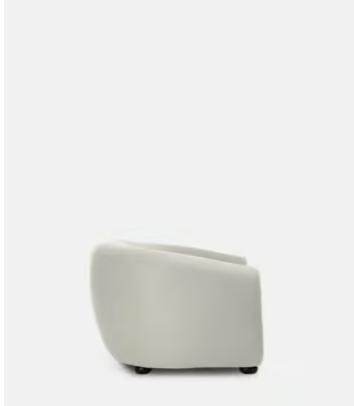

SOHO HOME

Cartmel Sofa, Linen Natural

~~£2,449~~ £1,710 Regular price

~~£2,082~~ £1,368 Member price

The simple, sweeping curve of our Cartmel sofa makes an impact in any space. Based on sofas at Soho House Berlin, it's upholstered in linen - a naturally hypoallergenic fabric that stands up to everyday life and gets better with age.

Dimensions

Dimensions: H78 x W229 x D109cm / H30.7 x W90.2 x D42.9"

Weight: 66.7kg / 147lbs

Packaged dimensions: H85 x W233 x D113cm / H33.6 x W91.8 x D44.5"

Packaged weight: 85.4kg / 188.3lbs

Details

Frame: Engineered hardwood