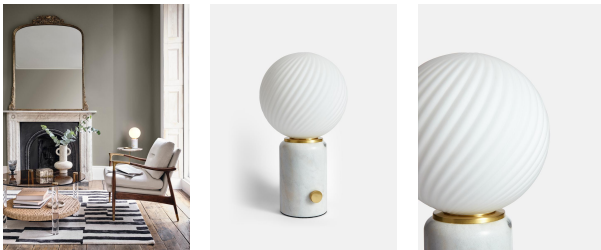

Details

H33cm x W18cm x D18cm

H13IN x W7in x D7in

Materials: Marble, Metal and Glass

Type of Lightbulb: Includes 1 / G9 / 28W MAXIMUM

Self-assembly Required: No

Dimmable: Yes

Electrician Required: No

Care Instructions: Clean with a soft dry cloth only. Do not use polishing agents, harsh chemicals or abrasive cleaners as they may damage the finish. Always switch off the electricity supply before cleaning.