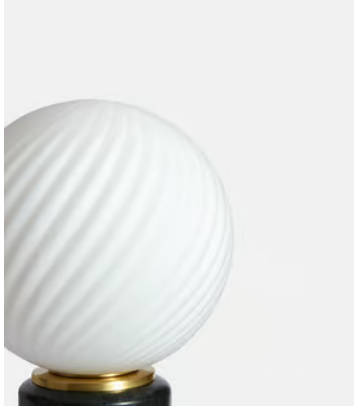

SOHO HOME

Swirl Table Lamp, Green

£195 Regular price

£166 Member price

Inspired by vintage Murano glass designs from the 1960s and the interiors at DUMBO House in Brooklyn, this lamp is topped with a spiral cut globe shade. The solid marble base is minimally detailed with an antique brass dimmer switch so you can create a warm light or soft glow to suit your mood.

Dimensions

Dimensions: H30.3 x W15 x D15cm / H11.9 x W5.9 x D5.9"

Weight: 3kg / 6.6lbs

Packaged dimensions: H30 x W40 x D40cm / H11.8 x W15.7 x D15.7"

Packaged weight: 3kg / 6.6lbs

Details

Assembly required: Yes