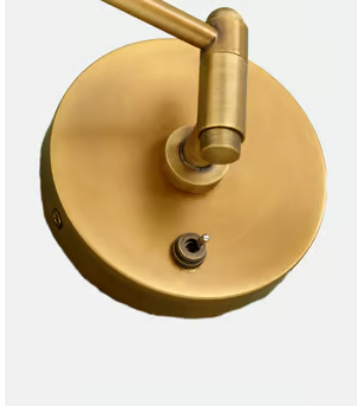

SOHO HOME

Reade Bedside, Antique Brass

£325 Regular price

£276 Member price

The Reade was designed for Soho House Chicago and is now used everywhere from Babington to Soho Farmhouse, due to its versatility and classic design. With a nod to 1950s studio wall lights, it combines Mid Century style with modern functionality and is ideal for a bedside or reading corner.

Dimensions

Dimensions: H16.15 x W11 x D74cm / H6.4 x W4.3 x D29.1"

Weight: 2kg / 4.4lbs

Packaged weight: 2kg / 4.4lbs

Details

Materials: Steel

Recommended Bulb Type: EDISON SCREW, E12 SES PYGMY HALOGEN UP TO 25W OR LED 4W

Number of Bulbs: 1

Self Assembly Required: N

Max Cable/Chain Length: N/A

Height Adjustable: Y

Dimmer Switch Suitable: N

Care Instructions: To clean, wipe the surface with a soft, clean cloth. Do not use harsh chemicals or abrasive cleaners as they may damage the finish