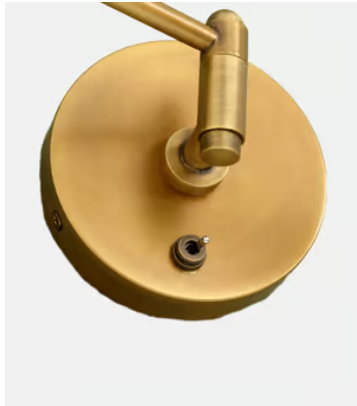

## Reade Bedside, Antique Brass

£325 Regular price

£276 Member price

The Reade was designed for Soho House Chicago and is now used everywhere from Babington to Soho Farmhouse, due to its versatility and classic design. With a nod to 1950s studio wall lights, it combines Mid Century style with modern functionality and is ideal for a bedside or reading corner.

### Dimensions

**Product dimensions:** H16.15 x W11 x D74cm / H6.4 x W4.3 x D29.1"

**Product weight:** 2kg / 4.4lbs

**Packaged or boxed weight:** 2kg / 4.4lbs

### Details

**Materials:** Steel

**Recommended Bulb Type:** EDISON SCREW, E12 SES PYGMY HALOGEN UP TO 25W OR LED 4W

**Number of Bulbs:** 1

**Self Assembly Required:** N

**Max Cable/Chain Length:** N/A

**Height Adjustable:** Y