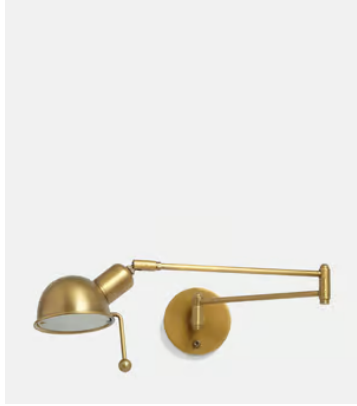

SOHO HOME

Reade Bedside, Antique Brass

£325 Regular price

£276 Member price

The Reade was designed for Soho House Chicago and is now used everywhere from Babington to Soho Farmhouse, due to its versatility and classic design. With a nod to 1950s studio wall lights, it combines Mid Century style with modern functionality and is ideal for a bedside or reading corner.

Dimensions

Dimensions: H16.15 x W11 x D74cm / H6.4 x W4.3 x D29.1"

Weight: 2kg / 4.4lbs

Packaged weight: 2kg / 4.4lbs

Details

Materials: Steel

Recommended Bulb Type: EDISON SCREW, E12 SES PYGMY HALOGEN UP TO 25W OR LED 4W

Number of Bulbs: 1

Self Assembly Required: N

Max Cable/Chain Length: N/A

Height Adjustable: Y

Dimmer Switch Suitable: N

Care Instructions: To clean, wipe the surface with a soft, clean cloth. Do not use harsh chemicals or abrasive cleaners as they may damage the finish