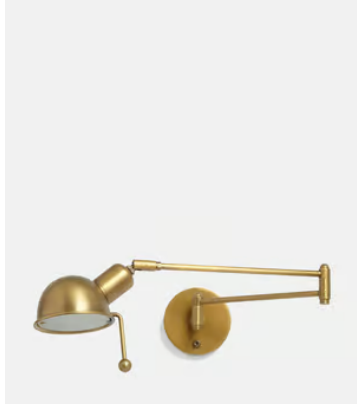

## Reade Bedside, Antique Brass

£325 Regular price

£276 Member price

The Reade was designed for Soho House Chicago and is now used everywhere from Babington to Soho Farmhouse, due to its versatility and classic design. With a nod to 1950s studio wall lights, it combines Mid Century style with modern functionality and is ideal for a bedside or reading corner.

### Dimensions

**Product dimensions:** H16.15 x W11 x D74cm / H6.4 x W4.3 x D29.1"

**Product weight:** 2kg / 4.4lbs

**Packaged or boxed weight:** 2kg / 4.4lbs

### Details

**Materials:** Steel

**Recommended Bulb Type:** EDISON SCREW, E12 SES PYGMY HALOGEN UP TO 25W OR LED 4W

**Number of Bulbs:** 1

**Self Assembly Required:** N

**Max Cable/Chain Length:** N/A

**Height Adjustable:** Y