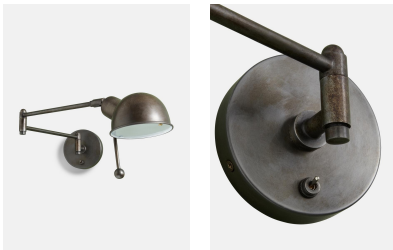

SOHO HOME

Reade Bedside, Blackened Brass

£325 Regular

£276 Membership

Available in

 Blackened Brass

Product details

The Reade was designed for Soho House Chicago and is now used everywhere from Babington to Soho Farmhouse, due to its versatility and classic design. With a nod to 1950s studio wall lights, it combines Mid Century style with modern functionality and is ideal for a bedside or reading corner.

Dimensions

Product dimensions: H16.15 x W11 x D74cm / H6.4 x W4.3 x D29.1"

Product weight: 2kg / 4.4lbs

Packaged or boxed dimensions: H57 x W55 x D53cm / H22.4 x W21.7 x D20.9"

Packaged or boxed weight: 2kg / 4.4lbs

Details

Dimensions: H16 x W11 x D74 CM

Materials: Blackened Steel

Cable & Ceiling Rose

Cable Length: 20cm

Height Adjustable: No

Ceiling Rose Diameter: 12.8cm

Bulb Specification