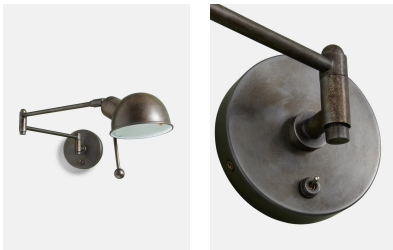

SOHO HOME

Reade Bedside, Blackened Brass

£325 Regular

£276 Membership

Available in

 Blackened Brass

Product details

The Reade was designed for Soho House Chicago and is now used everywhere from Babington to Soho Farmhouse, due to its versatility and classic design. With a nod to 1950s studio wall lights, it combines Mid Century style with modern functionality and is ideal for a bedside or reading corner.

Dimensions

Product dimensions: H16.15 x W11 x D74cm / H6.4 x W4.3 x D29.1"

Product weight: 1.8kg / 4lbs

Packaged or boxed dimensions: H57 x W55 x D53cm / H22.4 x W21.7 x D20.9"

Packaged or boxed weight: 9.6kg / 21.2lbs

Details

Dimensions: H16 x W11 x D74 CM

Materials: Blackened Steel

Cable & Ceiling Rose

Cable Length: 20cm

Height Adjustable: No

Ceiling Rose Diameter: 12.8cm

Bulb Specification