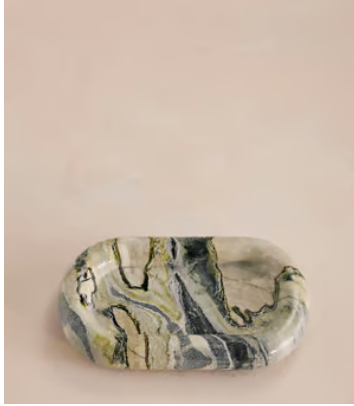

SOHO HOME

Adley Catchall, Floral Jade

£125 Regular price

£106 Member price

A mix of green, blue, black and white veining across the Floral Jade marble makes each piece unique.

Inspired by the interiors of Soho House Rome, the Adley catchall is carved from a richly coloured Floral Jade marble, creating a simple silhouette designed to hold jewellery or to be used as a standalone decor piece.

Dimensions

Dimensions: H3 x W23 x D15cm / H1 x W9 x D6"

Weight: 1kg / 2.2lbs

Packaged weight: 1kg / 2.2lbs

Details

Assembly required: No

Composition: Marble

Care instructions: Wipe clean with a damp cloth.