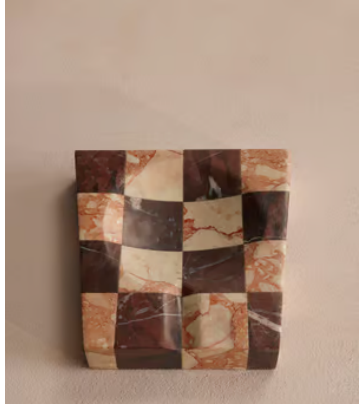

SOHO HOME

Calabria Check Marble Ashtray, Pink & Red

£95 Regular price

£81 Member price

Tonal pieces of solid Rosso Levanto and Breccia Pernice marbles create a checkerboard pattern.

Inspired by the tiled floors in Soho House Bangkok, our Calabria ashtray is characterised by a chequered pattern created by piecing together solid segments of tonal pink Breccia Pernice and deep red Rosso Levanto marbles.

Dimensions

Dimensions: H3 x W16 x D16cm / H1 x W6 x D6"

Weight: 2kg / 4.4lbs

Packaged weight: 2kg / 4.4lbs

Details

Assembly required: No

Composition: Rosso Levanto and Breccia Pernice marble

Care instructions: Clean with soft dry cloth only. Do not submerge or soak in water.