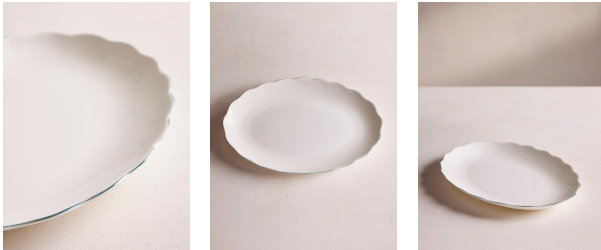

SOHO HOME

Scalloped Oval Dish, Large, Green Rim

£65

Regular

£55

Membership

Available in

Oval, Oval Dish, Small

Product details

Made from fine bone china with a high-shine finish that creates an almost translucent effect. Designed for Soho Mews House, this Scalloped dish is crafted from durable fine bone china with a glossy finish. Its subtle waved rim is highlighted by a solid green, hand-painted border.

Dimensions

Product dimensions: H3 x W37 x D27cm / H1.3 x W14.6 x D10.6"

Product weight: 1kg / 2.2lbs

Packaged or boxed weight: 1kg / 2.2lbs

Details

Care instructions: Dishwasher safe and Microwave Safe

Composition: 43% Bone Ash