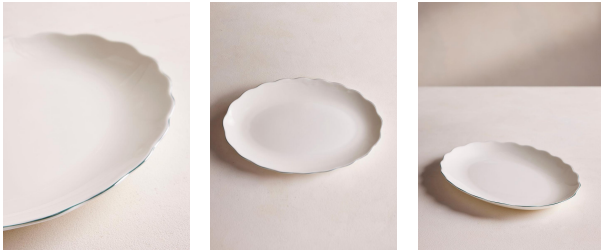

Details

Care instructions: Dishwasher safe and Microwave Safe

Composition: 43% Bone Ash