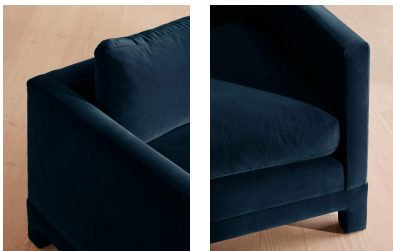

Ashford Four Seater Sofa, Velvet, Royal Blue

£4,395

Regular

£3,736

Membership

Available in

- | | |
|---|--|
|  Velvet Grey Blue |  Velvet Lichen |
|  Velvet Royal Blue |  Velvet Rust |
|  Velvet Taupe |  Velvet Porcelain |
|  Velvet Olive |  Velvet Mustard |
|  Velvet Antique Rose |  Velvet Camel |
|  Linen Antique Rose |  Linen Bisque |
|  Linen Indigo |  Linen Mushroom |
|  Linen Ochre |  Linen Olive |
|  Linen Prussian Blue |  Linen Sage |
|  Linen Sienna |  Linen Wheat |

Sizes

Two Seater Sofa, Three Seater Sofa, Four Seater Sofa

Product details

Our versatile Ashford sofa references the comfy seating styles seen in DUMBO House in Brooklyn with a deep seat for true relaxation. Fully upholstered in velvet, angular arms lend structure to this contemporary design, resting on solid beech legs.

- Four-seater sofa
- Fully upholstered in velvet
- Available in other colours and fabrics
- Deep seat
- Angular arms
- Beech legs
- Inspired by DUMBO House, Brooklyn

Dimensions

Product dimensions: H83 x W250 x D102cm / H32.7 x W98.4 x D40.2"

Product weight: 77kg / 169.8lbs

Details

Arm height: 68cm

Care instructions: Professional upholstery cleaning only

Composition: Frame: FSC certified Birch; Foot: Beech; Filling Foam core wrapped in French duck feather; Fabric: Velvet; Composition; 85% Cotton, 15% Polyester