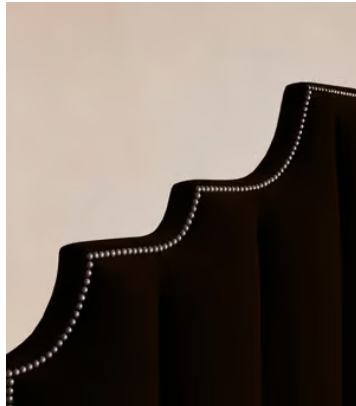

SOHO HOME

Gerrard Bed, Emperor, Velvet, Chocolate

£4,395 Regular price

£3,736 Member price

A reiteration of a House icon, with pleated stitch detailing along the velvet-wrapped headboard.

Inspired by our members' favorite sofa on the eighth floor of White City House, the Vivienne bed is upholstered in rich velvet in a range of bespoke color options. Resting on oversized, solid oak bun feet, this style is designed to be the focal point of your bedroom.