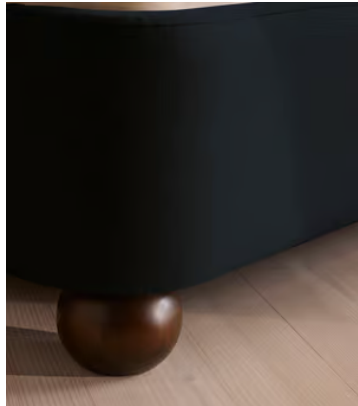

SOHO HOME

Tristan Bed, Emperor, Linen, Indigo

£5,395 Regular price

£4,586 Member price

An oversized wavy headboard is fully upholstered and finished with ruched detailing.

Taking inspiration from the vintage interiors seen in Soho House Paris, our statement Tristan bed features a low profile and a comfy cushioned headboard, all resting on solid birch ball feet, fully upholstered in velvet or linen.