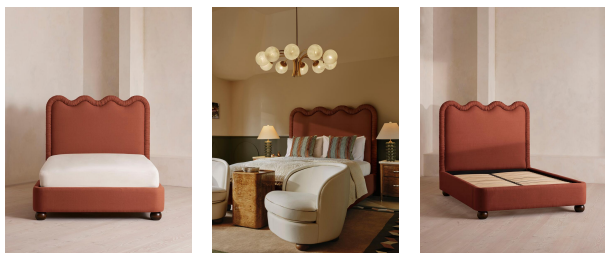

Tristan Bed, Emperor, Linen, Sienna

£5,395 Regular

£4,586 Membership

Available in

-  Linen Sienna
-  Velvet Mustard
-  Velvet Camel
-  Velvet Porcelain
-  Velvet Grey Blue
-  Velvet Antique Rose
-  Velvet Lichen
-  Linen Wheat
-  Velvet Olive
-  Linen Antique Rose
-  Velvet Rust
-  Linen Indigo
-  Velvet Taupe
-  Linen Olive
-  Velvet Chocolate
-  Linen Bisque
-  Velvet Royal Blue
-  Linen Sage
-  Linen Ochre
-  Linen Prussian Blue
-  Linen Mushroom

Sizes

King, Super King, Emperor

Product details

An oversized wavy headboard is fully upholstered and finished with ruched detailing. Taking inspiration from the vintage interiors seen in Soho House Paris, our statement Tristan bed features a low profile and a comfy cushioned headboard, all resting on solid birch ball feet, fully upholstered in velvet or linen.