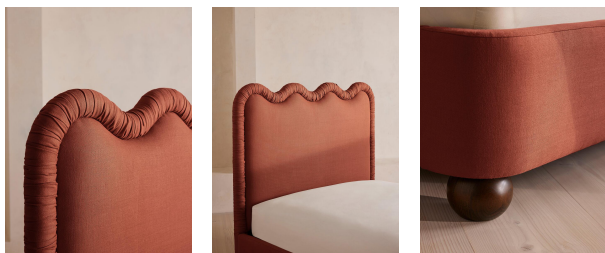

Tristan Bed, Emperor, Linen, Sienna

£5,395 Regular

£4,586 Membership

Available in

-  Linen Sienna
-  Velvet Mustard
-  Velvet Camel
-  Velvet Porcelain
-  Velvet Grey Blue
-  Velvet Antique Rose
-  Velvet Lichen
-  Linen Wheat
-  Velvet Olive
-  Linen Antique Rose
-  Velvet Rust
-  Linen Indigo
-  Velvet Taupe
-  Linen Olive
-  Velvet Chocolate
-  Linen Bisque
-  Velvet Royal Blue
-  Linen Sage
-  Linen Ochre
-  Linen Prussian Blue
-  Linen Mushroom

Sizes

King, Super King, Emperor

Product details

An oversized wavy headboard is fully upholstered and finished with ruched detailing. Taking inspiration from the vintage interiors seen in Soho House Paris, our statement Tristan bed features a low profile and a comfy cushioned headboard, all resting on solid birch ball feet, fully upholstered in velvet or linen.