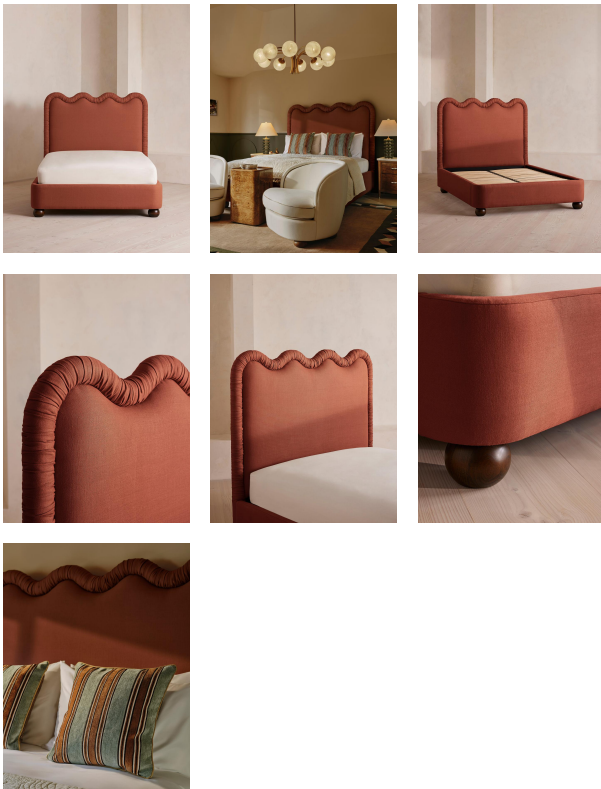

Tristan Bed, Emperor, Linen, Sienna

£5,395

Regular

£4,586

Membership

Available in

Sizes

King, Super King, Emperor

Product details

An oversized wavy headboard is fully upholstered and finished with ruched detailing.

Taking inspiration from the vintage interiors seen in Soho House Paris, our statement Tristan bed features a low profile and a comfy cushioned headboard, all resting on solid birch ball feet, fully upholstered in velvet or linen.

Dimensions

Product dimensions: H158 x W215 x D220cm / H62 x W85 x D87"

Product weight: 160kg / 352.7lbs

Number of boxes: 3

* Box 1 : H14 x W202 x D102cm / H5.5 x W79.5 x D40.2"

* Box 2 : H163 x W220 x D15cm / H64.2 x W86.6 x D5.9"

* Box 3 : H65 x W47 x D180cm / H25.6 x W18.5 x D70.9"