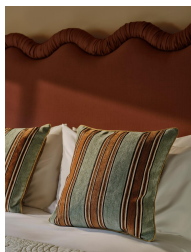

Tristan Bed, Emperor, Linen, Sienna

£5,395 Regular

£4,586 Membership

Available in

-  Linen Sienna
-  Velvet Mustard
-  Velvet Camel
-  Velvet Porcelain
-  Velvet Grey Blue
-  Velvet Antique Rose
-  Velvet Lichen
-  Linen Wheat
-  Velvet Olive
-  Linen Antique Rose
-  Velvet Rust
-  Linen Indigo
-  Velvet Taupe
-  Linen Olive
-  Velvet Chocolate
-  Linen Bisque
-  Velvet Royal Blue
-  Linen Sage
-  Linen Ochre
-  Linen Prussian Blue
-  Linen Mushroom

Sizes

King, Super King, Emperor

Product details

An oversized wavy headboard is fully upholstered and finished with ruched detailing. Taking inspiration from the vintage interiors seen in Soho House Paris, our statement Tristan bed features a low profile and a comfy cushioned headboard, all resting on solid birch ball feet, fully upholstered in velvet or linen.