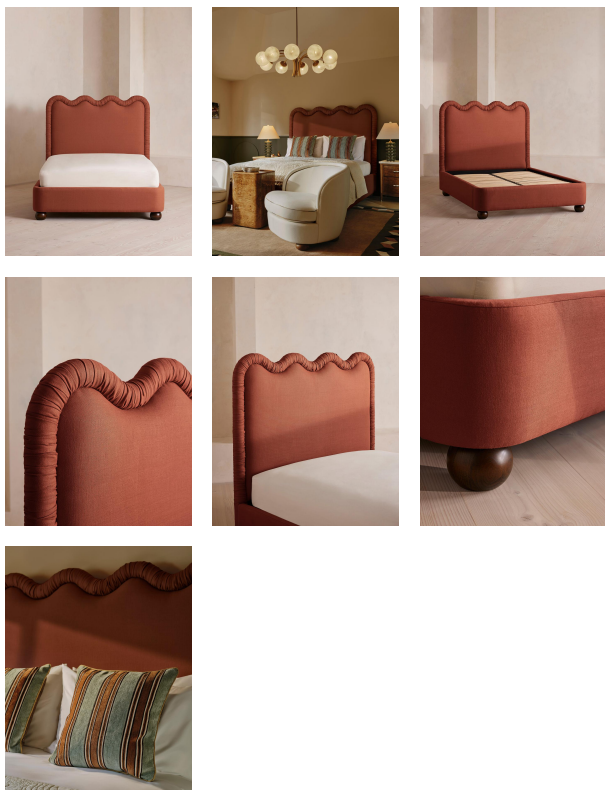

Tristan Bed, Emperor, Linen, Sienna

£5,395

Regular

£4,586

Membership

Available in

	Linen Bisque		Linen Wheat
	Linen Ochre		Linen Sage
	Linen Olive		Linen Sienna
	Linen Antique Rose		Linen Mushroom
	Linen Prussian Blue		Linen Indigo
	Velvet Olive		Velvet Rust

Sizes

King, Super King, Emperor

Product details

An oversized wavy headboard is fully upholstered and finished with ruched detailing.

Taking inspiration from the vintage interiors seen in Soho House Paris, our statement Tristan bed features a low profile and a comfy cushioned headboard, all resting on solid birch ball feet, fully upholstered in velvet or linen.

Dimensions

Product dimensions: H158 x W215 x D220cm / H62 x W85 x D87"

Product weight: 160kg / 352.7lbs

Number of boxes: 3

* Box 1 : H14 x W202 x D102cm / H5.5 x W79.5 x D40.2"

* Box 2 : H163 x W220 x D15cm / H64.2 x W86.6 x D5.9"

* Box 3 : H65 x W47 x D180cm / H25.6 x W18.5 x D70.9"