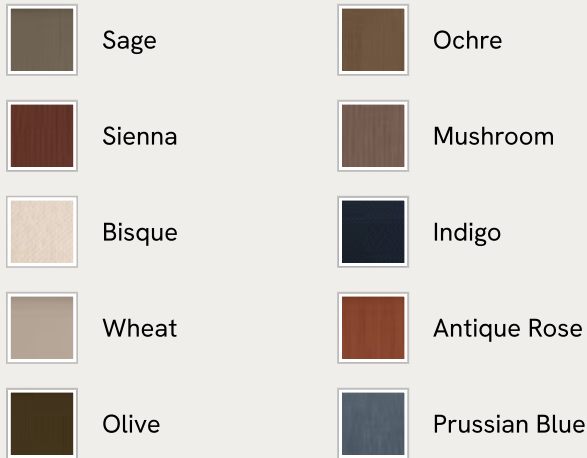

Mika Bed, King, Velvet, Olive

£4,195 Regular price

£3,566 Member price

Fully upholstered in natural linen, a curved headboard surrounded by bobbin detailing creates a focal point for your bedroom.

Mirroring the styles seen in Soho House Nashville with its curved headboard, the Mika bed is carved from solid turned timber surrounded by intricate bobbin detailing. Fully upholstered in natural linen that comes in our full made-to-order palette, it's trimmed with a matching valance.

Available in 10 linens