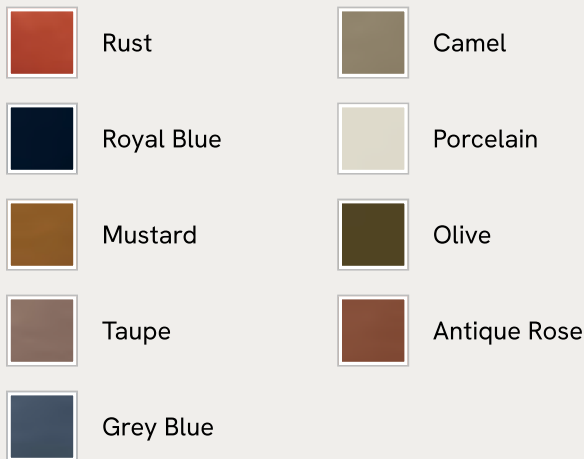

Available in 9 velvets

Available in 2 sizes

Super King (H147 x W203 x D223cm / H58 x W80 x D88")

King (H147 x W173 x D223cm / H58 x W50 x D88")

Dimensions

Dimensions: H147 x W173 x D223cm / H58 x W50 x D88"

Weight: 104kg / 229.3lbs

Number of boxes: 3

- **Box 1:** H52 x W230 x D28cm / H20.5 x W90.6 x D11"
- **Box 2:** H49 x W184 x D17cm / H19.3 x W72.4 x D6.7"
- **Box 3:** H171 x W181 x D19cm / H67.3 x W71.3 x D7.5"

Details

Assembly required: Yes

Clearance: 24cm

Composition: Poplar Wood, Plywood, Velvet

Fabric: 85% Cotton, 15% Cotton (100% Cotton Pile)

Feet: Plastic glide

Filling: Foam

Finish: Walnut, antique brass and velvet

Footboard dimensions: H37 x W162 x D14 cm

Frame: Walnut wood

Hardware: Brass feet

Headboard dimensions: H131 x W162 x D8 cm

Mattress size: UK King

Removable legs: No

Care instructions: Professional upholstery cleaning