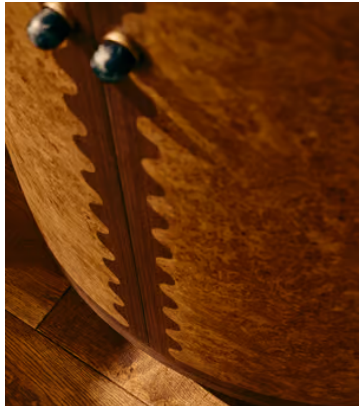

SOHO HOME

Esperanza Single Vanity, Calcutta Aura Marble

£3,295 Regular price

£2,801 Member price

Bookmatched, scalloped walnut and oak woods pair with a sleek Calacatta Aura marble top fitted with an undermount sink.

The rounded silhouette of our Esperanza vanity unit is pieced together from walnut wood and an oak burl case with bookmatched, scalloped edges. Fitted with an undermount sink, its countertop is carved from a bright, cream marble, with additional storage space concealed behind its two front doors.

Dimensions

Dimensions: H90 x W80 x D62cm / H35 x W32 x D24"

Weight: 94kg / 207.2lbs

Number of boxes: 3

Details

Adjustable shelf?: Yes

Assembly required: Yes

Backsplash included?: No

Basin overflow?: Yes

Counter thickness: 1.6cm

Door dimensions: 7 x 39.2 x 75.8cm

Feet: Plastic Glide

Handles: Stainless steel and marble

Material: Oak Wood, Oak Burl Veneer, Oak Veneer, Walnut Veneer, Moisture Resistant MDF, Plywood, Stainless Steel, Napoli Green Marble and Calacatta Aura Marble

Removable legs: Yes

Shelf dimensions: 73 x 37.5 x 3cm

Sink dimensions: 56 x 42 x 20cm

Sink included?: Yes

Sink installation: Undermount

Tap hole diameter: 3.5cm

Taps included?: No

Care instructions: Wipe clean using a damp, soapy cloth, and dust regularly with a soft, dry, lint-free cloth. Do not use multi-surface cleaners or abrasive products like bleach, steel wool etc. All spills, including make-up, should be wiped up immediately. Avoid letting water lie on the surface of the unit. Take care not to drop heavy objects, or to