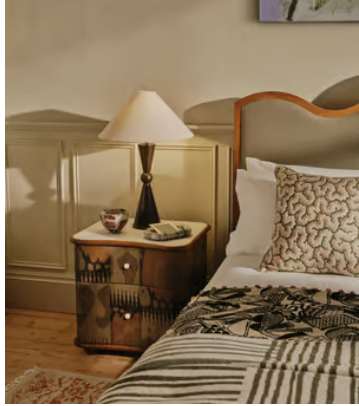

## Benedetta Bedside Table, Carrara Marble

£1,595 Regular price

£1,356 Member price

A unique concave silhouette is upholstered in floral ikat and finished with an Italian-sourced marble top.

Characterised by its concave front, the Benedetta bedside table is wrapped in our floral ikat-patterned fabric. An Italian-sourced Carrara marble inlay forms the tabletop, surrounded by dark-stained oak lipping to match the base, handles and bun feet.

### Dimensions

**Dimensions:** H60 x W60 x D50cm / H24 x W24 x D20"

**Weight:** 42kg / 92.6lbs