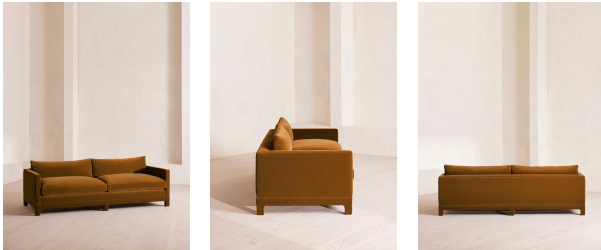

Ashford Four Seater Sofa, Velvet, Mustard

£4,395 Regular

£3,736 Membership

Available in

- | | | | |
|---|---------------------|---|----------------|
|  | Linen Antique Rose |  | Linen Bisque |
|  | Linen Indigo |  | Linen Mushroom |
|  | Linen Ochre |  | Linen Olive |
|  | Linen Prussian Blue |  | Linen Sage |
|  | Linen Sienna |  | Linen Wheat |
|  | Velvet Lichen |  | Velvet Camel |
|  | Velvet Grey Blue |  | Velvet Mustard |

Sizes

Two Seater Sofa, Three Seater Sofa, Four Seater Sofa

Product details

Our versatile Ashford sofa references the comfy seating styles seen in DUMBO House in Brooklyn with a deep seat for true relaxation. Fully upholstered in velvet, angular arms lend structure to this contemporary design, resting on solid beech legs.

Dimensions

Product dimensions: H83 x W250 x D102cm / H32.7 x W98.4 x D40.2"

Product weight: 77kg / 169.8lbs

Details

Arm height: 68cm

Care instructions: Professional upholstery cleaning only

Composition: Frame: FSC certified Birch; Foot: Beech; Filling Foam core wrapped in French duck feather; Fabric: Velvet; Composition; 85% Cotton, 15% Polyester

Fabric: 85% Cotton, 15% Polyester (100% Cotton Pile)

Feet: Fully upholstered beech frame

Filling: Feather and foam

Frame: Beech and Engineered Hardwood

Removable cushions: Yes

Removable legs: No

Seat depth: 64cm