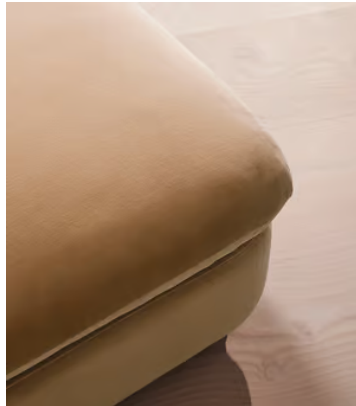

SOHO HOME

Rava Ottoman, Velvet, Camel

£995 Regular price

£846 Member price

Designed to complement the Rava modular sofa, a square silhouette is softened by curved edges and wrapped in velvet.

Taking cues from the social spaces of Soho House Nashville, this ottoman is designed to complement the Rava modular sofa. Upholstered in velvet that comes in our full made-to-order palette, its square silhouette is rounded at the corners for a soft, comfortable finish.

Dimensions

Dimensions: H43 x W90 x D81cm / H29 x W76 x D40"

Weight: 28kg / 61.7lbs

Packaged dimensions: H48 x W97 x D88cm / H18.9 x W38.2 x D34.6"

Details

Assembly required: No

Fabric: 100% Cotton pile (85% Cotton, 15% Polyester)

Feet: Oak

Filling: Foam, feather and fiber

Frame: Engineered Hardwood

Removable cushions: No

Removable legs: No

Seat depth: 81cm

Seat height: 43cm

Seat width: 90cm

Care instructions: Professional upholstery cleaning

Available in 10 linens

Bisque

Wheat

Ochre

Sage

Olive

Sienna

Indigo

Antique Rose

Mushroom

Prussian Blue