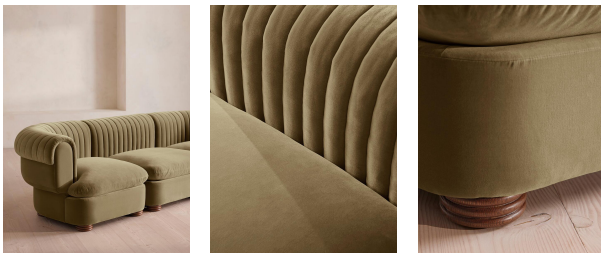

Rava Sectional Sofa, Four Seater, Velvet, Lichen, Us

£4,585

Regular

£3,897

Membership

Available in

- Velvet Grey Blue
- Velvet Chocolate
- Velvet Olive
- Velvet Porcelain
- Velvet Rust
- Velvet Camel
- Velvet Lichen
- Velvet Antique Rose
- Velvet Taupe
- Velvet Mustard
- Velvet Royal Blue

Sizes

Three Seater Sofa, Four Seater Sofa

Product details

A soft, rounded four-seater silhouette with a fluted backrest is fully upholstered in velvet. Fully wrapped in velvet, the multi-functional Rava sofa is inspired by the social spaces in Soho House Nashville. Available fully formed or as separate modules, it pieces together with discrete crocodile clips to offer various seating arrangements to suit your own space.

Fabric: 100% Cotton pile (85% Cotton, 15% Polyester)

Feet: Oak

Filling: Foam, feather and fiber

Frame: Engineered Hardwood

Removable cushions: Yes

Removable legs: No

Seat depth: 70cm

Seat height: 43cm

Seat width: 220cm