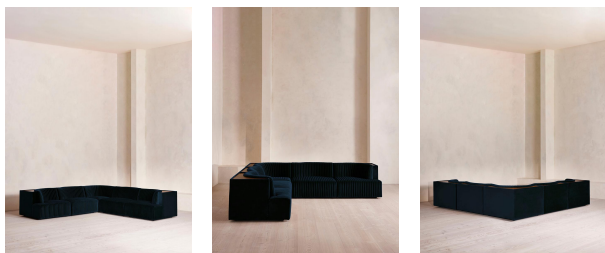

Hamish Modular Sofa, Corner Sofa, Velvet, Royal Blue

£9,075

Regular

£7,714

Membership

Available in

- | | | | |
|--|---------------------|---|-------------------|
|  | Velvet Rust |  | Velvet Lichen |
|  | Velvet Camel |  | Velvet Royal Blue |
|  | Velvet Porcelain |  | Velvet Mustard |
|  | Velvet Olive |  | Velvet Taupe |
|  | Velvet Antique Rose |  | Velvet Grey Blue |
|  | Velvet Chocolate | | |

Product details

Channelled velvet upholstery in bespoke shades is mixed with a multi-functional oak inlay shelf made to perch drinks, lamps and other decor on. Filled with curved silhouettes and tactile materials, the interiors of 180 House inspired the design of our Hamish sofa. Made to order in your choice of bespoke colour, its silhouette is defined by channelled velvet upholstery and a wavy backrest, finished with a shelf to perch lamps or drinks on. Choose between three and four-seater or corner configurations to create a layout that's specially built for your space.

Dimensions

Product dimensions: H74 x W302 x D102cm / H29.1 x W79.9 x D40.2"

Product weight: 230.4kg / 507.9lbs

Number of boxes: 4

Details

Assembly required: Yes

Care instructions: Professional Upholstery

Cleaning only

Fabric: 100% Cotton pile (85% Cotton, 15% Polyester)

Feet: Birch

Filling: Foam with fiber

Frame: Engineered hardwood

Removable cushions: No

Removable legs: No

Seat depth: 223cm

Seat height: 43cm