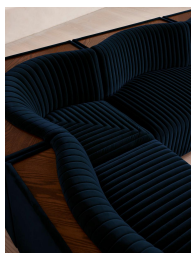

Hamish Modular Sofa, Corner Sofa, Velvet, Royal Blue

£9,075

Regular

£7,714

Membership

Available in

- | | | | |
|--|---------------------|---|-------------------|
|  | Velvet Rust |  | Velvet Lichen |
|  | Velvet Camel |  | Velvet Royal Blue |
|  | Velvet Porcelain |  | Velvet Mustard |
|  | Velvet Olive |  | Velvet Taupe |
|  | Velvet Antique Rose |  | Velvet Grey Blue |
|  | Velvet Chocolate | | |

Product details

Channelled velvet upholstery in bespoke shades is mixed with a multi-functional oak inlay shelf made to perch drinks, lamps and other decor on. Filled with curved silhouettes and tactile materials, the interiors of 180 House inspired the design of our Hamish sofa. Made to order in your choice of bespoke colour, its silhouette is defined by channelled velvet upholstery and a wavy backrest, finished with a shelf to perch lamps or drinks on. Choose between three and four-seater or corner configurations to create a layout that's specially built for your space.

Fabric: 100% Cotton pile (85% Cotton, 15% Polyester)

Feet: Birch

Filling: Foam with fiber

Frame: Engineered hardwood

Removable cushions: No

Removable legs: No

Seat depth: 223cm

Seat height: 43cm

Seat width: 223cm