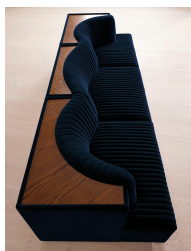

Hamish Modular Sofa, Four Seater, Velvet, Royal Blue

£5,485

Regular

£4,662

Membership

Sizes

Four Seater Sofa, Three Seater Sofa

Available in

Product details

Channelled velvet upholstery in bespoke shades is mixed with a multi-functional oak inlay shelf made to perch drinks, lamps and other decor on. Filled with curved silhouettes and tactile materials, the interiors of 180 House inspired the design of our Hamish sofa. Made to order in your choice of bespoke colour, its silhouette is defined by channelled velvet upholstery and a wavy backrest, finished with a shelf to perch lamps or drinks on. Choose between three and four-seater or corner configurations to create a layout that's specially built for your space.

Fabric: 100% Cotton pile (85% Cotton, 15% Polyester)

Feet: Birch

Filling: Foam with fiber

Frame: Engineered hardwood

Removable cushions: No

Removable legs: No

Seat depth: 62cm

Seat height: 43cm

Seat width: 301cm