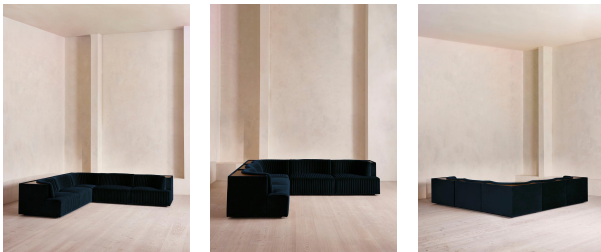

Hamish Sectional Corner Sofa, Velvet, Royal Blue, Us

£9,075 Regular

£7,714 Membership

Product details

Channeled velvet upholstery in bespoke shades is mixed with a multi-functional oak inlay shelf made to perch drinks, lamps and other decor on. Filled with curved silhouettes and tactile materials, the interiors of 180 House inspired the design of our Hamish sofa. Made to order in your choice of bespoke color, its silhouette is defined by channeled velvet upholstery and a wavy backrest, finished with a shelf to perch lamps or drinks on. Choose between three and four-seater or corner configurations to create a layout that's specially built for your space.

Dimensions

Product dimensions: H74 x W302 x D102cm / H29.1 x W79.9 x D40.2"

Product weight: 230.4kg / 507.9lbs

Number of boxes: 5

Details

Assembly required: Yes

Care instructions: Professional Upholstery

Cleaning only

Fabric: 100% Cotton pile (85% Cotton, 15% Polyester)

Feet: Birch

Filling: Foam with fiber

Frame: Engineered hardwood

Removable cushions: No

Removable legs: No

Seat depth: 223cm

Seat height: 43cm

Seat width: 223cm