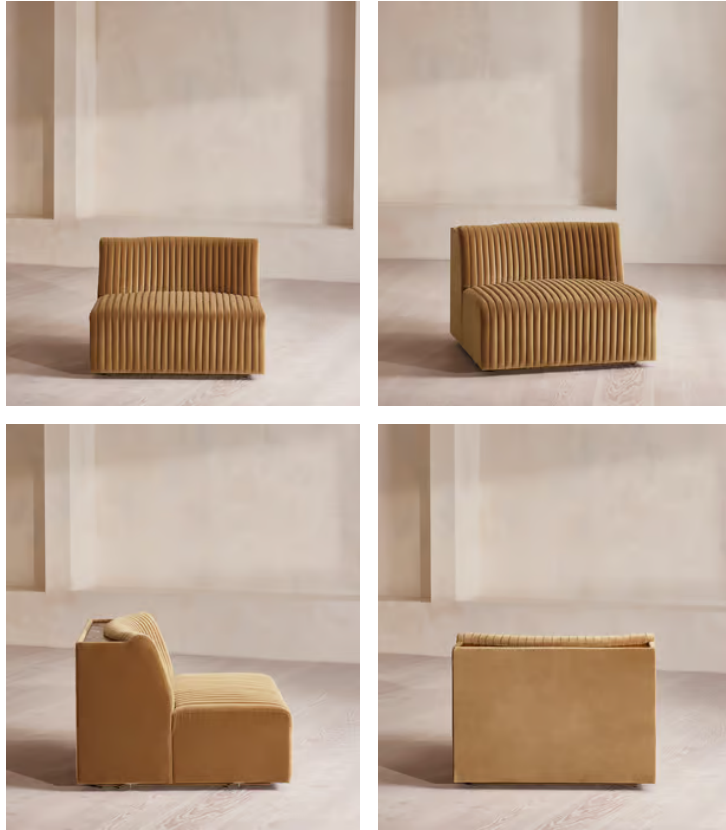

Filled with curved silhouettes and tactile materials, the interiors of 180 House inspired the design of our Hamish sofa. Made to order in your choice of bespoke colour, its silhouette is defined by channelled velvet upholstery and a wavy backrest, finished with a shelf to perch lamps or drinks on. Choose between three and four-seater or corner configurations to create a layout that's specially built for your space.

Grey Blue

Chocolate

SOHO HOME

Hamish Modular Sofa, Armless Module, Velvet, Camel

£1,695 Regular price

£1,441 Member price

Channelled velvet upholstery in bespoke shades is mixed with a multi-functional oak inlay shelf made to perch drinks, lamps and other decor on.