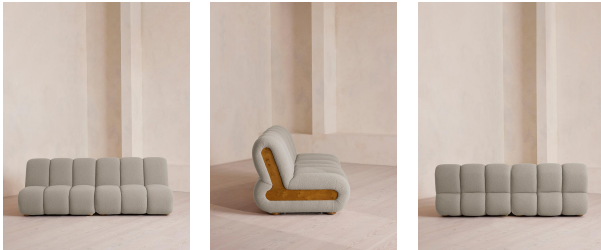

Dimensions

Product dimensions: H79 x W220 x D100cm / H31 x W87 x D39"

Product weight: 110kg / 242.5lbs

Number of boxes: 1

Details

Assembly required: Yes

Care instructions: Professional upholstery cleaning

Composition: Frame: Engineered Hardwood. Feet: Oak. Filling: Foam with fiber. Fabric: Boucle 54% Wool, 21% Recycled Cotton, 15% Viscose, 10% Linen

Feet: Oak

Filling: Foam with fiber

Frame: Engineered Hardwood

Removable cushions: No

Removable legs: No

Seat depth: 58cm

Seat height: 40cm

Seat width: 220cm