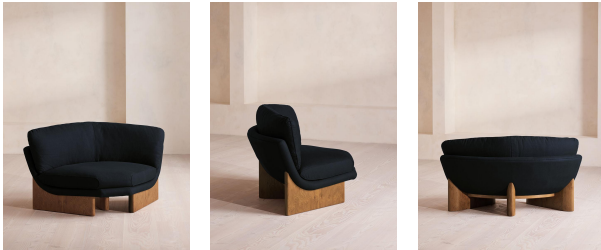

Tellis Corner Module, Linen, Indigo

£1,995 Regular

£1,696 Membership

Available in

- | | | | |
|---|----------------|---|------------------|
|  | Linen Mushroom |  | Linen Sage |
|  | Linen Indigo |  | Linen Bisque |
|  | Linen Wheat |  | Linen Ochre |
|  | Linen Olive |  | Linen Sienna |
|  | Velvet Rust |  | Velvet Lichen |
|  | Velvet Camel |  | Velvet Porcelain |
|  | Velvet Mustard |  | Velvet Olive |
|  | Velvet Taupe | | |

Product details

An oak burl base holds comfortable, oversized foam and feather-filled cushions wrapped in linen upholstery for a relaxed silhouette. Inspired by the social spaces of Soho House Portland, the Tellis armchair has a relaxed silhouette thanks to its oversized foam and feather-filled cushions. Fully upholstered in linen that comes in our range of bespoke colourways, it can be styled as a standalone armchair, or pieced together with the corner module to create a larger seating area.

Dimensions

Product dimensions: H79 x W156 x D99cm / H31 x W36 x D39"

Product weight: 36kg / 79.4lbs

Number of boxes: 1

Details

Assembly required: No
Care instructions: Professional Upholstery
Cleaning only
Composition: 100% Linen
Fabric: 100% Linen
Feet: oak Veneer
Filling: Foam, feather and fiber
Frame: Engineered hardwood
Removable cushions: No
Removable legs: No
Seat depth: 81cm
Seat height: 45cm
Seat width: 130cm