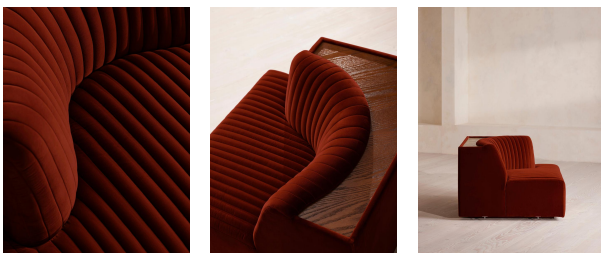

Dimensions

Product dimensions: H74 x W102 x D102cm / H29 x W80 x D40"

Product weight: 40kg / 88.2lbs

Details

Care instructions: Professional Upholstery
Cleaning only
Fabric: 100% Cotton pile (85% Cotton, 15% Polyester)
Feet: Birch
Filling: Foam with fiber
Frame: Engineered hardwood
Removable cushions: No
Removable legs: No
Seat depth: 63cm
Seat height: 43cm
Seat width: 101cm