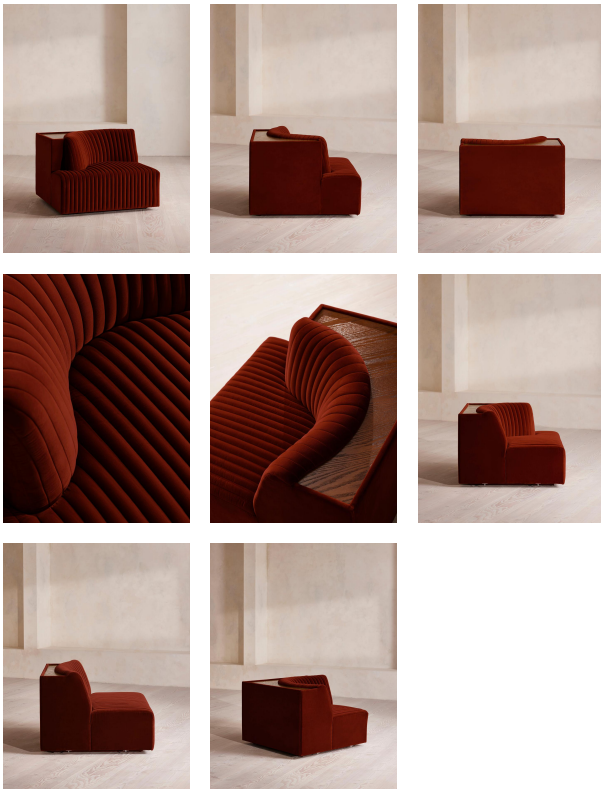

Details

Care instructions: Professional Upholstery
Cleaning only
Fabric: 100% Cotton pile (85% Cotton, 15% Polyester)
Feet: Birch
Filling: Foam with fiber
Frame: Engineered hardwood
Removable cushions: No
Removable legs: No
Seat depth: 63cm
Seat height: 43cm
Seat width: 101cm