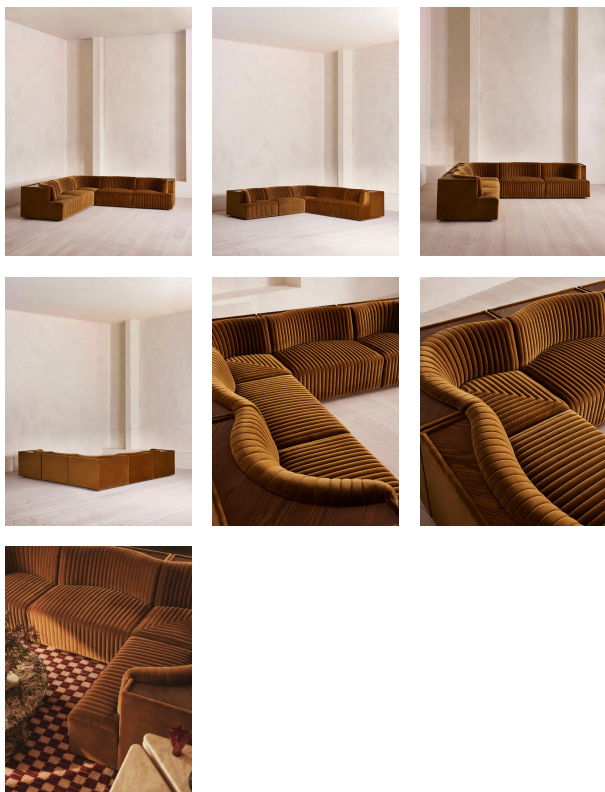

Hamish Modular Sofa, Corner Sofa, Velvet, Mustard

£9,075

Regular

£7,714

Membership

Available in

- | | | | |
|--|---------------------|---|------------------|
|  | Velvet Mustard |  | Velvet Camel |
|  | Velvet Rust |  | Velvet Lichen |
|  | Velvet Royal Blue |  | Velvet Porcelain |
|  | Velvet Olive |  | Velvet Taupe |
|  | Velvet Antique Rose |  | Velvet Grey Blue |
|  | Velvet Chocolate | | |

Product details

Channelled velvet upholstery in bespoke shades is mixed with a multi-functional oak inlay shelf made to perch drinks, lamps and other decor on. Filled with curved silhouettes and tactile materials, the interiors of 180 House inspired the design of our Hamish sofa. Made to order in your choice of bespoke colour, its silhouette is defined by channelled velvet upholstery and a wavy backrest, finished with a shelf to perch lamps or drinks on. Choose between three and four-seater or corner configurations to create a layout that's specially built for your space.

Fabric: 100% Cotton pile (85% Cotton, 15% Polyester)

Feet: Birch

Filling: Foam with fiber

Frame: Engineered hardwood

Removable cushions: No

Removable legs: No

Seat depth: 223cm

Seat height: 43cm

Seat width: 223cm