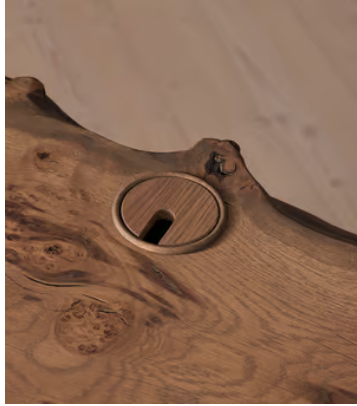

SOHO HOME

Calne Desk, Dark Oak, Grommet, Centre, 190cm

£5,995 Regular price

£5,096 Member price

An heirloom piece built from dark oak with a unique live edge and natural knots.

Inspired by the rustic interiors of Soho Farmhouse, the Calne desk is built to last a lifetime. Made in the UK from British Pippy oak, its solid silhouette is characterised by an unfinished edge, alongside natural knots and cracks that give every piece a one-of-a-kind finish. A cable-management grommet can be placed on the left, right or in the centre to keep your workspace in order.

Dimensions

Dimensions: H75 x W190 x D60cm / H30 x W75 x D24"

Weight: 70kg / 154.3lbs

Packaged dimensions: H75 x W190 x D60cm / H29.5 x W74.8 x D23.6"

Available in 4 colours

Aged Oak

Dark Oak

Golden Oak

Light Oak

Available in 5 sizes

75 x 140, Outlet Left (H75 x W190 x D60cm / H30 x W75 x D24")

75 x 140, Outlet Right (H75 x W140 x D60cm / H30 x W55 x D24")

75 x 140, Outlet Centre (H75 x W140 x D60cm / H30 x W55 x D24")