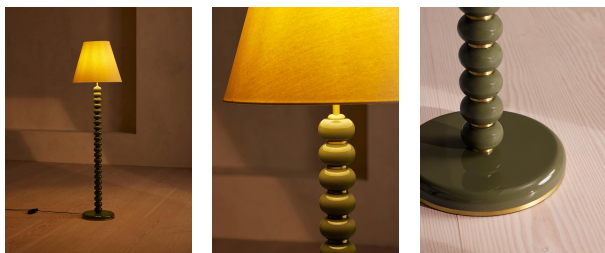

SOHO HOME

Greyson Floor Lamp, High Gloss Lacquer, Olive

£850

Regular

£723

Membership

Available in

Olive

cream

Product details

Designed for Soho House Rome, the Greyson floor lamp is an extension of the Greyson range, featuring a high-gloss lacquered ring base, partitioned with antique brass details and a complementary linen shade. This modernist-inspired style will become a sophisticated addition in the living room or hallway.