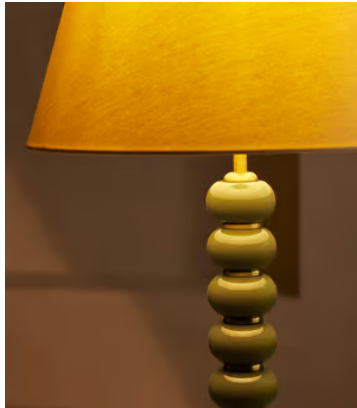

SOHO HOME

Greyson Floor Lamp, High Gloss Lacquer, Olive

£850 Regular price

£723 Member price

Designed for Soho House Rome, the Greyson floor lamp is an extension of the Greyson range, featuring a high-gloss lacquered ring base, partitioned with antique brass details and a complementary linen shade. This modernist-inspired style will become a sophisticated addition in the living room or hallway.