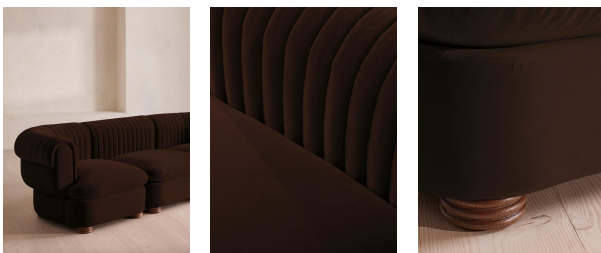

Rava Sectional Sofa, Four Seater, Velvet, Chocolate, Us

£4,585

Regular

£3,897

Membership

Available in

- Velvet Grey Blue
- Velvet Lichen
- Velvet Chocolate
- Velvet Antique Rose
- Velvet Olive
- Velvet Taupe
- Velvet Porcelain
- Velvet Mustard
- Velvet Rust
- Velvet Royal Blue
- Velvet Camel

Sizes

Three Seater Sofa, Four Seater Sofa

Product details

A soft, rounded four-seater silhouette with a fluted backrest is fully upholstered in velvet. Fully wrapped in velvet, the multi-functional Rava sofa is inspired by the social spaces in Soho House Nashville. Available fully formed or as separate modules, it pieces together with discrete crocodile clips to offer various seating arrangements to suit your own space.

Fabric: 100% Cotton pile (85% Cotton, 15% Polyester)

Feet: Oak

Filling: Foam, feather and fiber

Frame: Engineered Hardwood

Removable cushions: Yes

Removable legs: No

Seat depth: 70cm

Seat height: 43cm

Seat width: 220cm