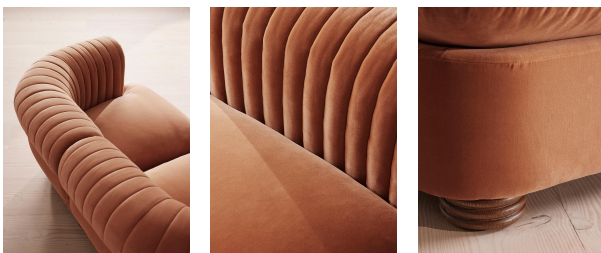

Rava Modular Sofa, Three Seater, Velvet, Antique Rose

£3,190 Regular

£2,712 Membership

Sizes

Three Seater Sofa, Four Seater Sofa

Available in

- | | | | |
|---|---------------------|---|-------------------|
|  | Velvet Rust |  | Velvet Lichen |
|  | Velvet Camel |  | Velvet Royal Blue |
|  | Velvet Porcelain |  | Velvet Mustard |
|  | Velvet Olive |  | Velvet Taupe |
|  | Velvet Antique Rose |  | Velvet Grey Blue |
|  | Velvet Chocolate | | |

Product details

A soft, rounded three-seater silhouette with a fluted backrest is fully upholstered in velvet. Fully wrapped in velvet, the multi-functional Rava sofa is inspired by the social spaces in Soho House Nashville. Available fully formed or as separate modules, it pieces together with discrete crocodile clips to offer various seating arrangements to suit your own space.

Fabric: 100% Cotton pile (85% Cotton, 15% Polyester)

Feet: Oak

Filling: Foam, feather and fiber

Frame: Engineered Hardwood

Removable cushions: Yes

Removable legs: No

Seat depth: 70cm

Seat height: 43cm

Seat width: 130cm