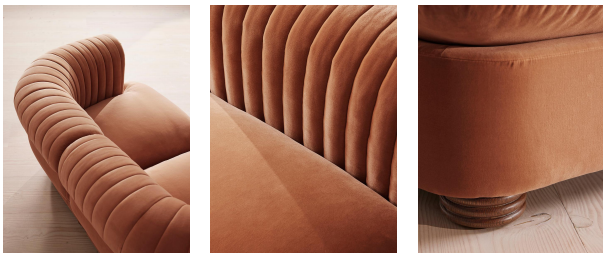

Rava Modular Sofa, Three Seater, Velvet, Antique Rose

£3,190

Regular

£2,712

Membership

Sizes

Three Seater Sofa, Four Seater Sofa

Available in

Product details

A soft, rounded three-seater silhouette with a fluted backrest is fully upholstered in velvet. Fully wrapped in velvet, the multi-functional Rava sofa is inspired by the social spaces in Soho House Nashville. Available fully formed or as separate modules, it pieces together with discrete crocodile clips to offer various seating arrangements to suit your own space.

Fabric: 100% Cotton pile (85% Cotton, 15% Polyester)

Feet: Oak

Filling: Foam, feather and fiber

Frame: Engineered Hardwood

Removable cushions: Yes

Removable legs: No

Seat depth: 70cm

Seat height: 43cm

Seat width: 130cm