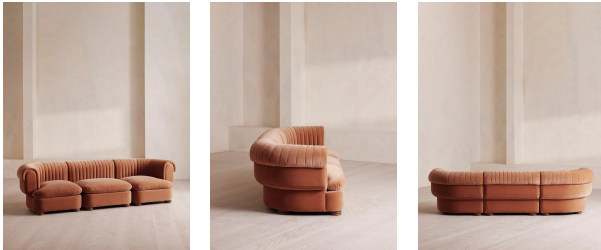

Rava Modular Sofa, Four Seater, Velvet, Antique Rose

£4,585

Regular

£3,897

Membership

Sizes

Three Seater Sofa, Four Seater Sofa

Available in

Product details

A soft, rounded four-seater silhouette with a fluted backrest is fully upholstered in velvet. Fully wrapped in velvet, the multi-functional Rava sofa is inspired by the social spaces in Soho House Nashville. Available fully formed or as separate modules, it pieces together with discrete crocodile clips to offer various seating arrangements to suit your own space.

Fabric: 100% Cotton pile (85% Cotton, 15% Polyester)

Feet: Oak

Filling: Foam, feather and fiber

Frame: Engineered Hardwood

Removable cushions: Yes

Removable legs: No

Seat depth: 70cm

Seat height: 43cm

Seat width: 220cm