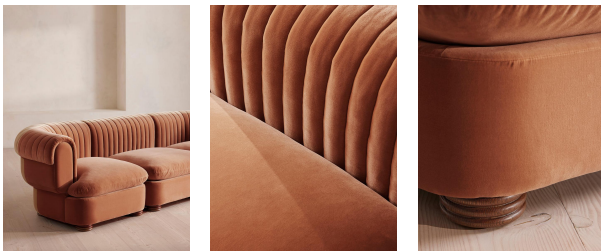

Rava Modular Sofa, Four Seater, Velvet, Antique Rose

£4,585

Regular

£3,897

Membership

Sizes

Three Seater Sofa, Four Seater Sofa

Available in

Product details

A soft, rounded four-seater silhouette with a fluted backrest is fully upholstered in velvet. Fully wrapped in velvet, the multi-functional Rava sofa is inspired by the social spaces in Soho House Nashville. Available fully formed or as separate modules, it pieces together with discrete crocodile clips to offer various seating arrangements to suit your own space.

Fabric: 100% Cotton pile (85% Cotton, 15% Polyester)

Feet: Oak

Filling: Foam, feather and fiber

Frame: Engineered Hardwood

Removable cushions: Yes

Removable legs: No

Seat depth: 70cm

Seat height: 43cm

Seat width: 220cm